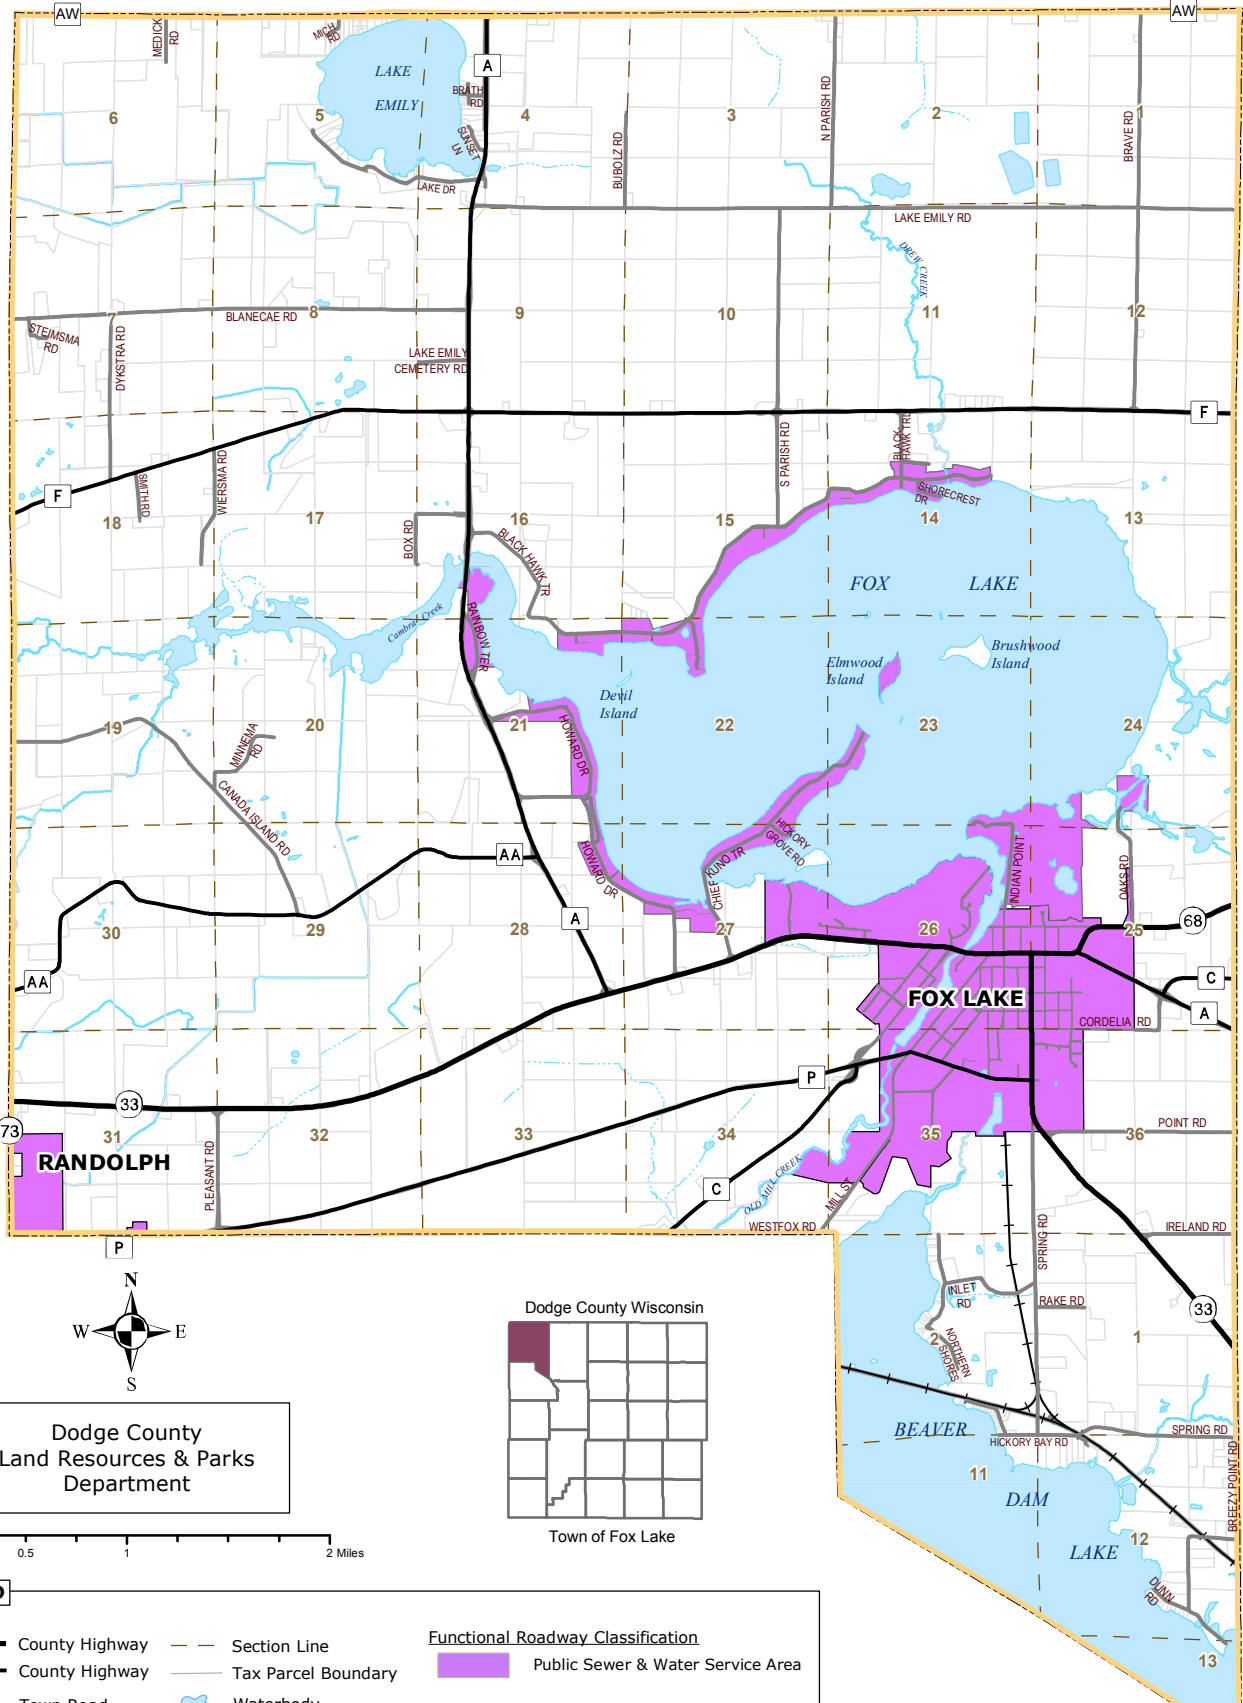

Map 4-8, Public Sewer and Water Facilities Town of Fox Lake, Dodge County, Wisconsin

Dodge County
Land Resources & Parks
Department

LEGEND		
	County Highway	Functional Roadway Classification
	County Highway	
	Town Road	
	Railroad	
	Town Boundary	
	Section Line	
	Tax Parcel Boundary	
	Waterbody	
	Intermittent Stream	
	Rivers and Streams	

Source: Dodge County Land Resources & Parks Department, April 2014