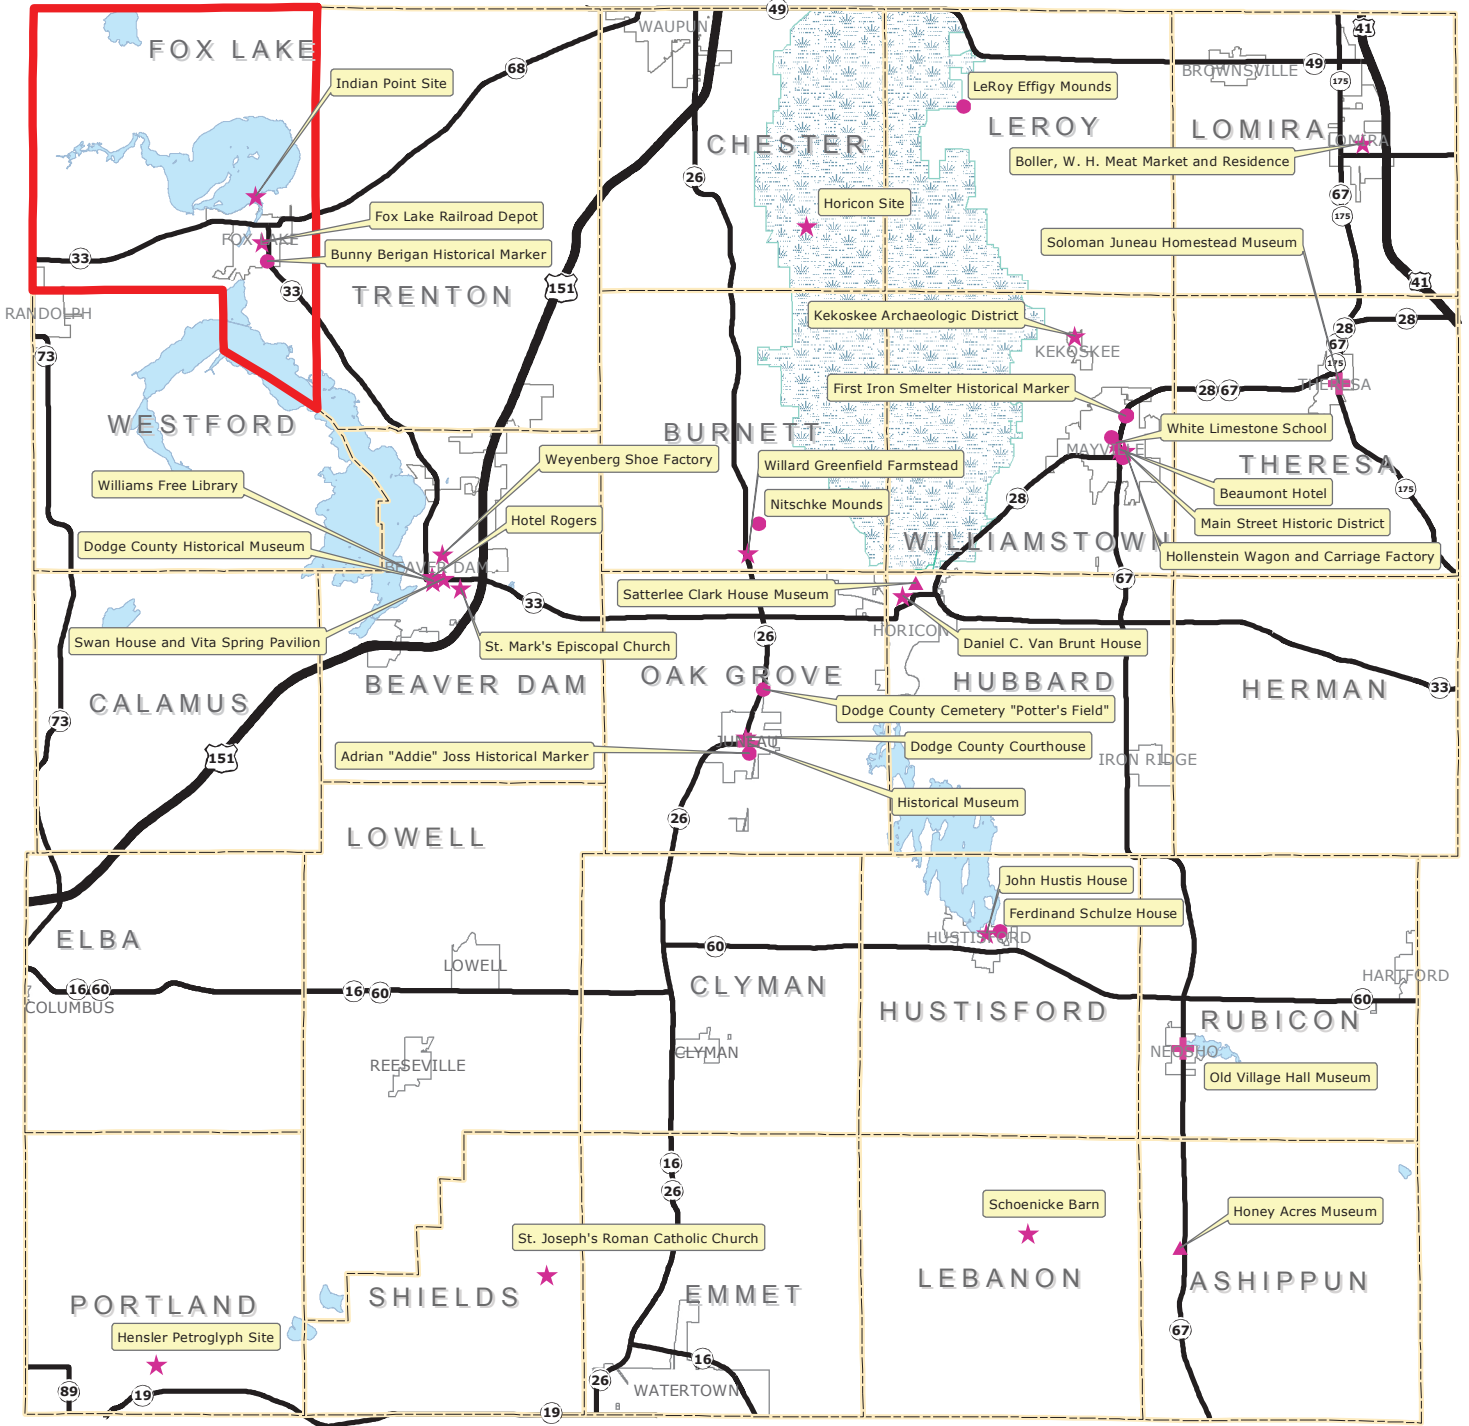

Map 5-6, Historical, Cultural, and Archaeological Resources Dodge County, Wisconsin

Legend

- U.S. Highway
- State Highway
- Town Boundaries
- Town of Fox Lake
- Municipalities
- Horicon Marsh
- Lake

Resource

- Cultural Site
- Museum
- Museum - Historical Society
- State or National Register Site

Burials are not shown due to protection

N
W E
S

Dodge County
Land Resources and Parks
Department

0 2.5 5 10 Miles

Source: Dodge County Land Resources and Parks Department, April 2013